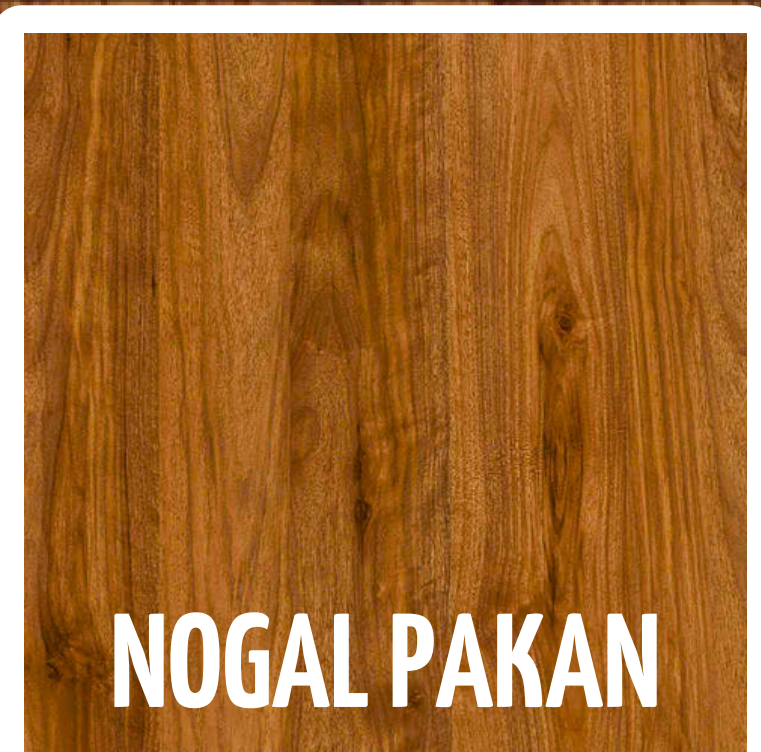

NOGAL PAKAN

SUSTRATO

MDF

ESPESORES

15MM

2 Caras

18MM

2 Caras

MEDIDAS

1.22X2.44m

NOGAL PAKAN